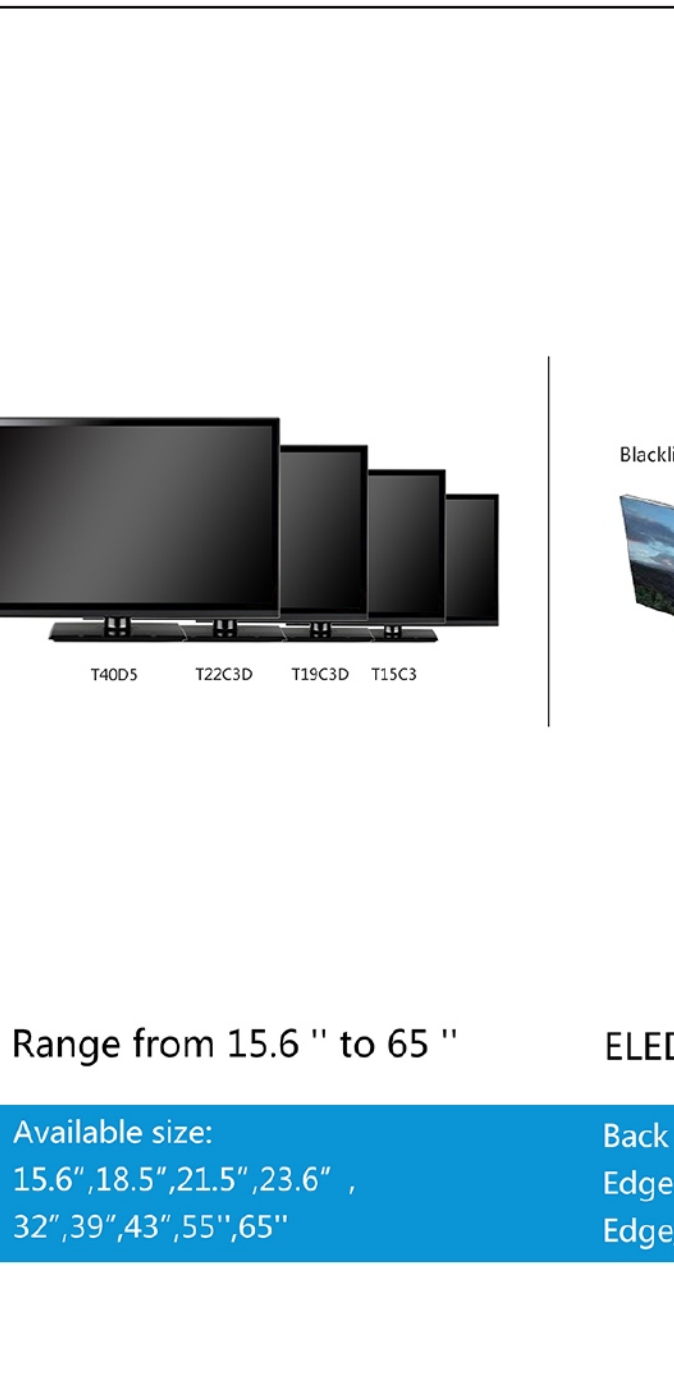

Range from 15.6" to 65" ELED/DLED Tech Wide viewing angle Panel

Available size: 15.6", 18.5", 21.5", 23.6", 32", 39", 43", 55", 65" Back light type: Edge light LED tech: 15.6-23.6" Edge/Direct light LED tech: 32-65" High reliability, High resolution, Good view angle.