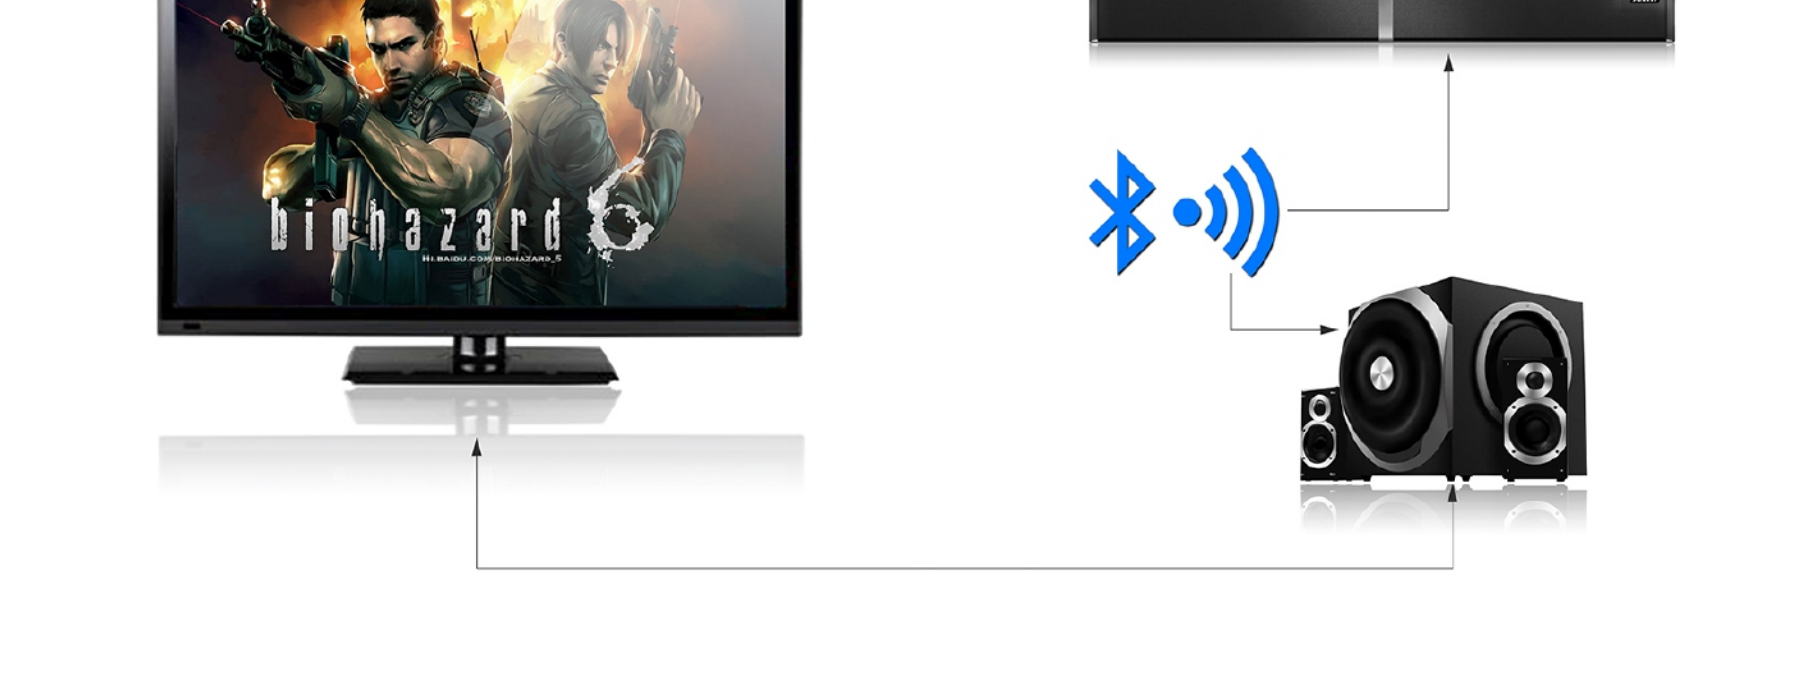

Kontech® — Idea Gallery

Kontech® — Parameter

	PARAM SPEC	USER CONVENIENCE
Aspect ratio	16:9	Full Function Remote Control
Native resolution	1060x768, 1544x1080, 1920x1080 21.5 inch and above size	10000h for European market
Carrier ratio	1600:1000:3.0	Blank Timer
Brightness	200, 300cd/m2	Zoom
Viewing angle	H:90°, V:90°, 16:9inch H:178°, V:138°, 18:9inch, 48inch	Picture Freeze
Response time	8.5ms	Child Lock
Black Light	ELLED, CLED	Child Lock For US market only
Blues Light	Auto/OFF (of/without etc)	Channel shift
		CONNECTORS
Carriage color	COMMONTECH	Cable/Antenna Input
Coasting Brake	Planro Brake	USB
Burnt Base	NO	IR Auto Out
Barrel Valve	NO	Smart
Barrel Valve	NO	External out
Head	SOLUTION	HDMI (ARC, CEC,MHL)
Support PVR	YES	Mini YPrPb
Support PVR	YES	Mini CVR
Support PVR	YES	CVR
Support PVR	YES	Carphone
Sound System	BD, DOLBY DIGITAL, LRS, or MM	POWER SUPPLY
Headset System	YES	9-36V
Sound System	BD, DOLBY DIGITAL, LRS, or MM	Energy save (D Wall)
Region of 24	YES	15.6 inch
Image protection	Optional	18.5 inch
		21.5 inch
		23.6 inch
		31.5 inch
		32 inch
		39 inch
		43 inch
		55 inch
		65 inch
		75 inch
		85 inch
		95 inch
		105 inch
		120 inch
		150 inch
		200 inch
		300 inch
		400 inch
		500 inch
		600 inch
		700 inch
		800 inch
		900 inch
		1000 inch
		1200 inch
		1500 inch
		2000 inch
		3000 inch
		4000 inch
		5000 inch
		6000 inch
		7000 inch
		8000 inch
		9000 inch
		10000 inch